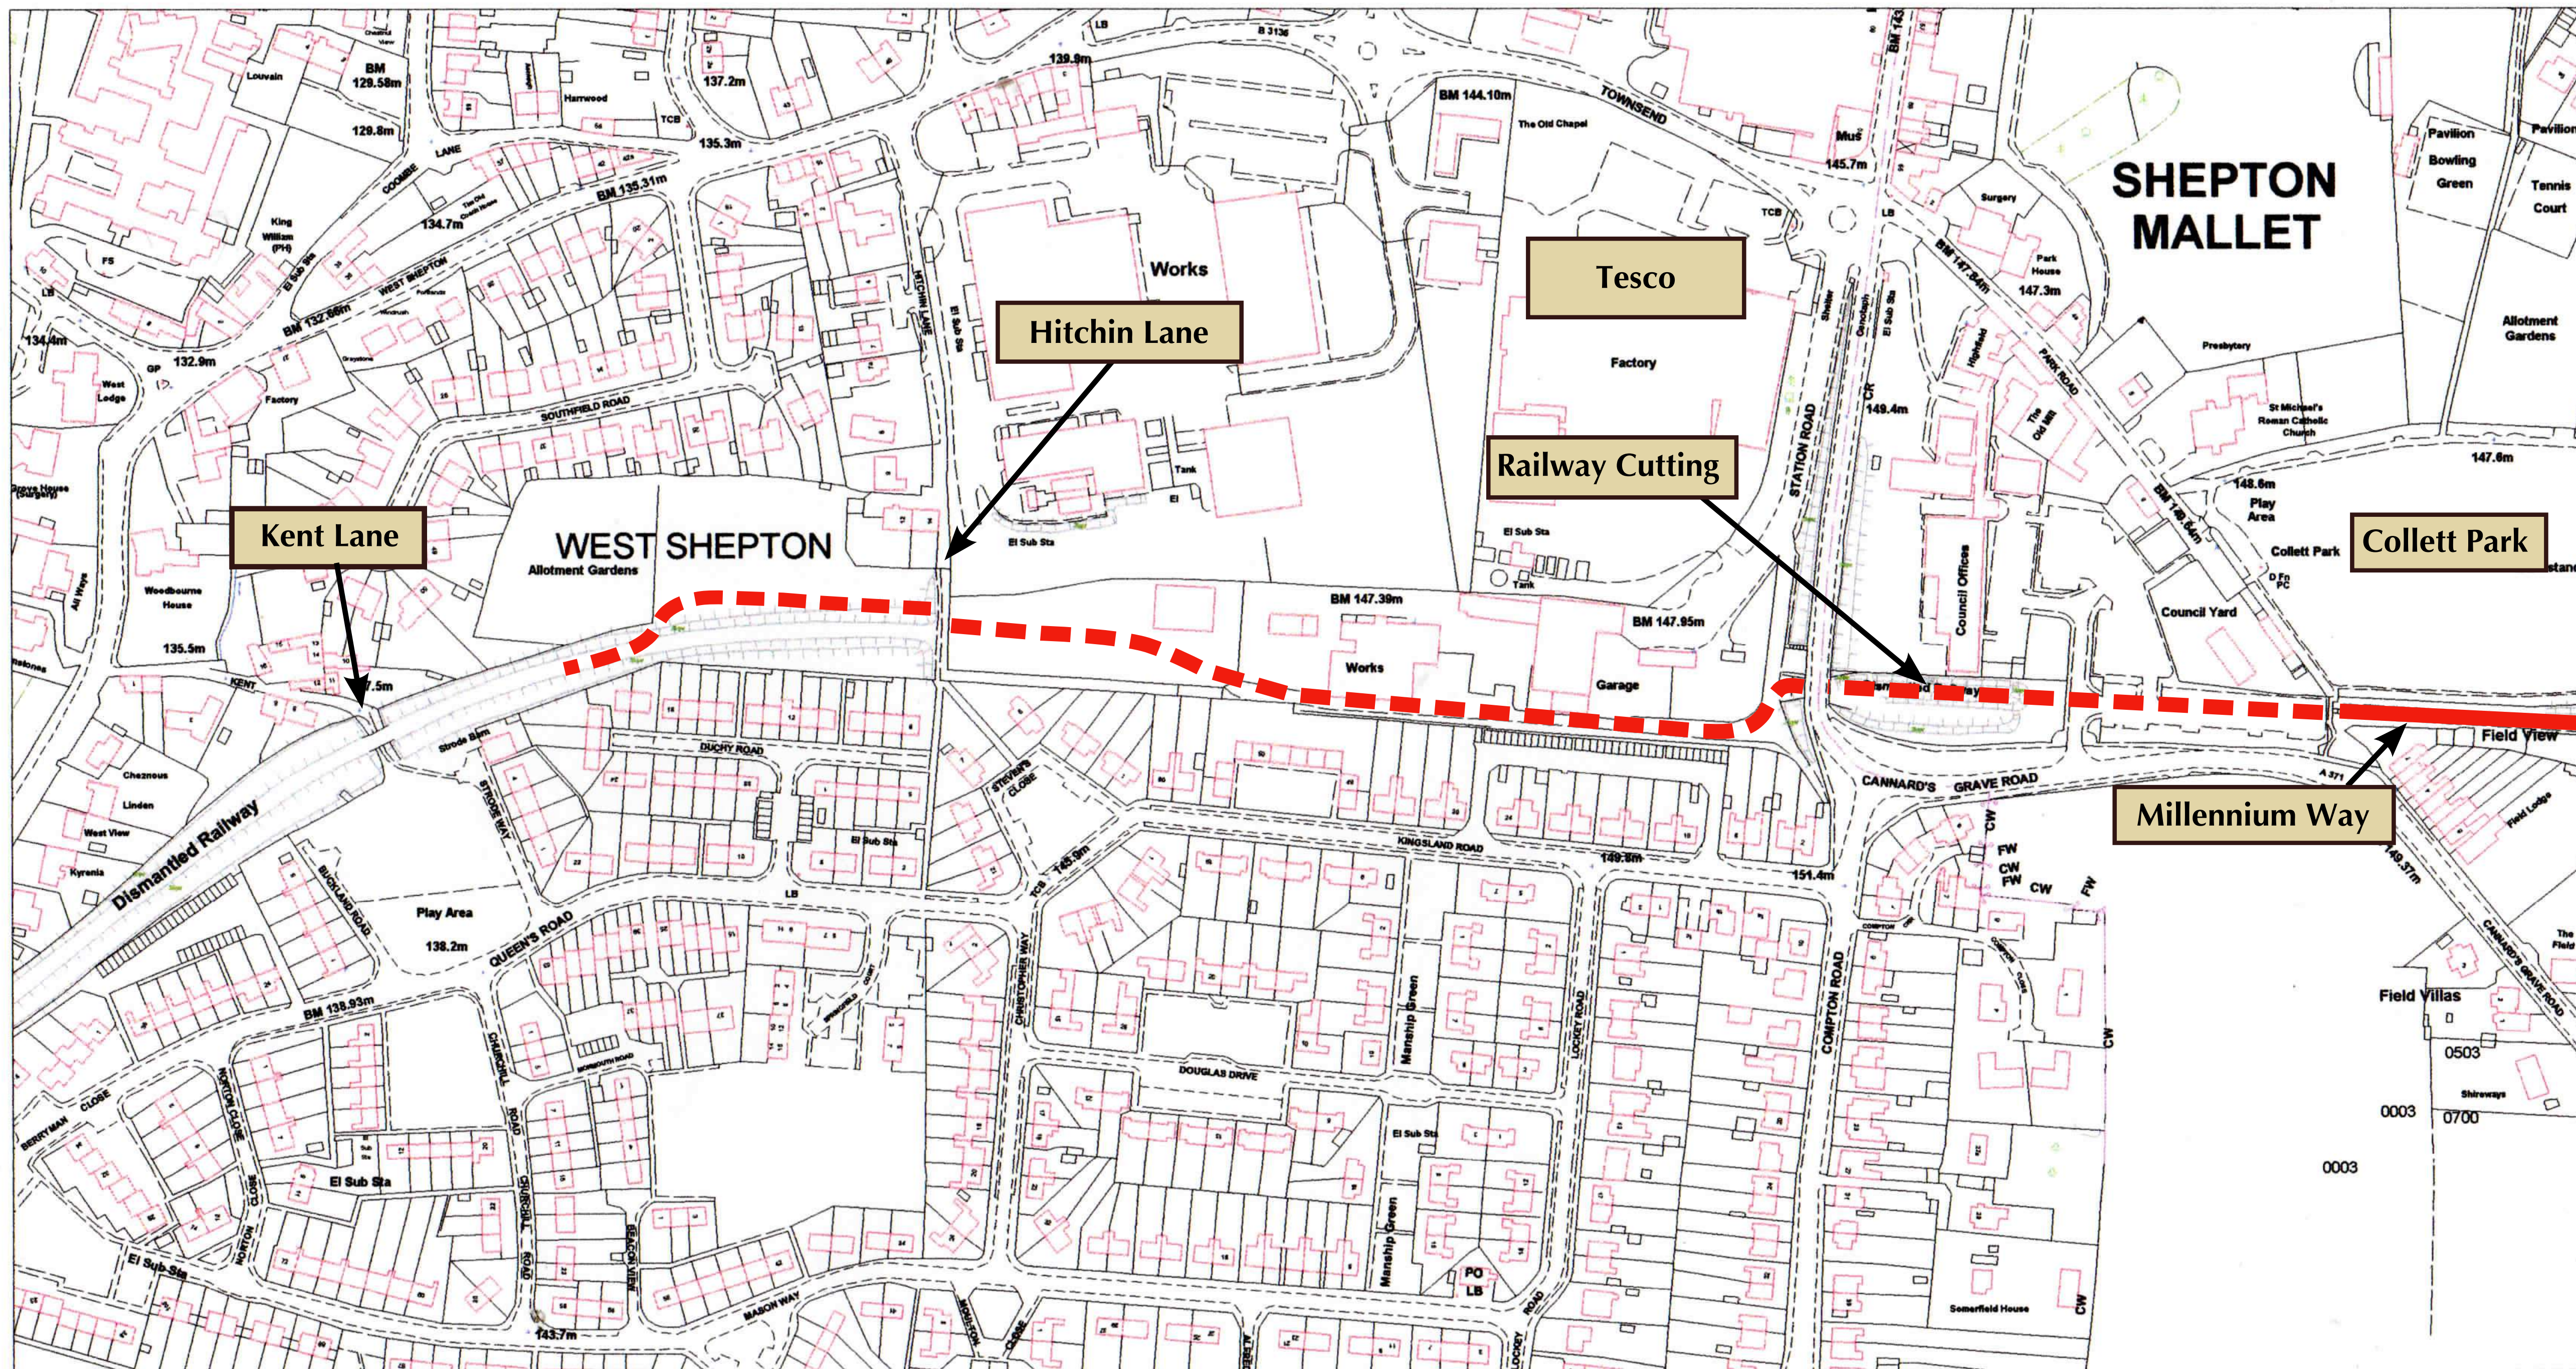

# Strawberry Line Path – Shepton Mallet

28 March 2015